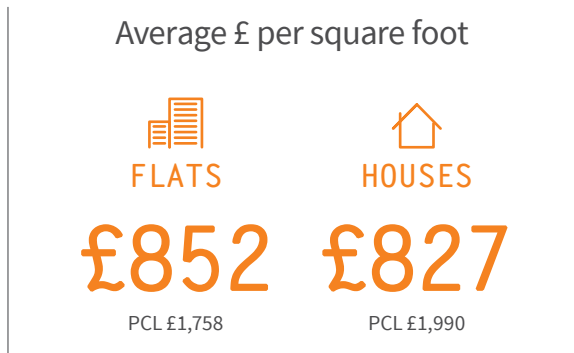

LONRES. LOWDOWN. WEST HAMPSTEAD & QUEEN'S PARK.

Setting the scene in West Hampstead & Queen's Park (NW6)

Source: LonRes, EGI and Census

West Hampstead & Queen's Park sales (2015 year to date)

West Hampstead & Queen's Park lettings (2015 year to date)

All Sources: LonRes, Properties sold and let 2015 year to date for NW6