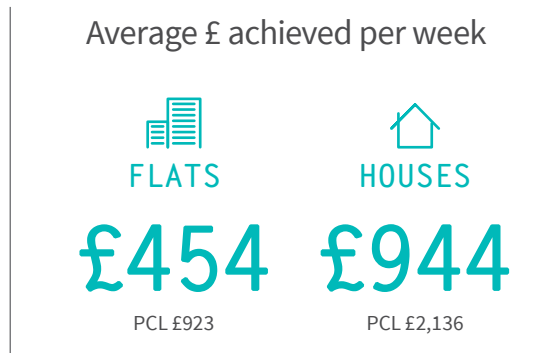

LONRES. LOWDOWN. WEST HAMPSTEAD & QUEEN'S PARK.

Setting the scene in West Hampstead & Queen's Park (NW6)

Source: LonRes, EGI and Census

West Hampstead & Queen's Park sales (2015 year to date)

West Hampstead & Queen's Park lettings (2015 year to date)

All Sources: LonRes, Properties sold and let 2015 year to date for NW6