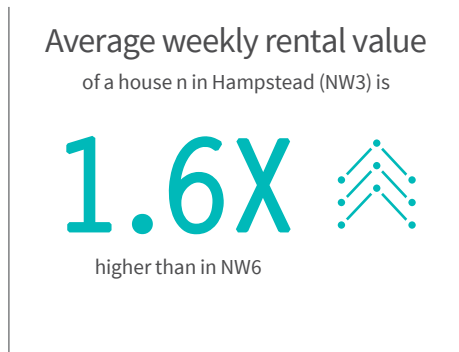

LONRES. LOWDOWN. WEST HAMPSTEAD & QUEEN'S PARK.

Setting the scene in West Hampstead & Queen's Park (NW6)

Source: LonRes, EGI and Census

West Hampstead & Queen's Park sales (2015 year to date)

West Hampstead & Queen's Park lettings (2015 year to date)